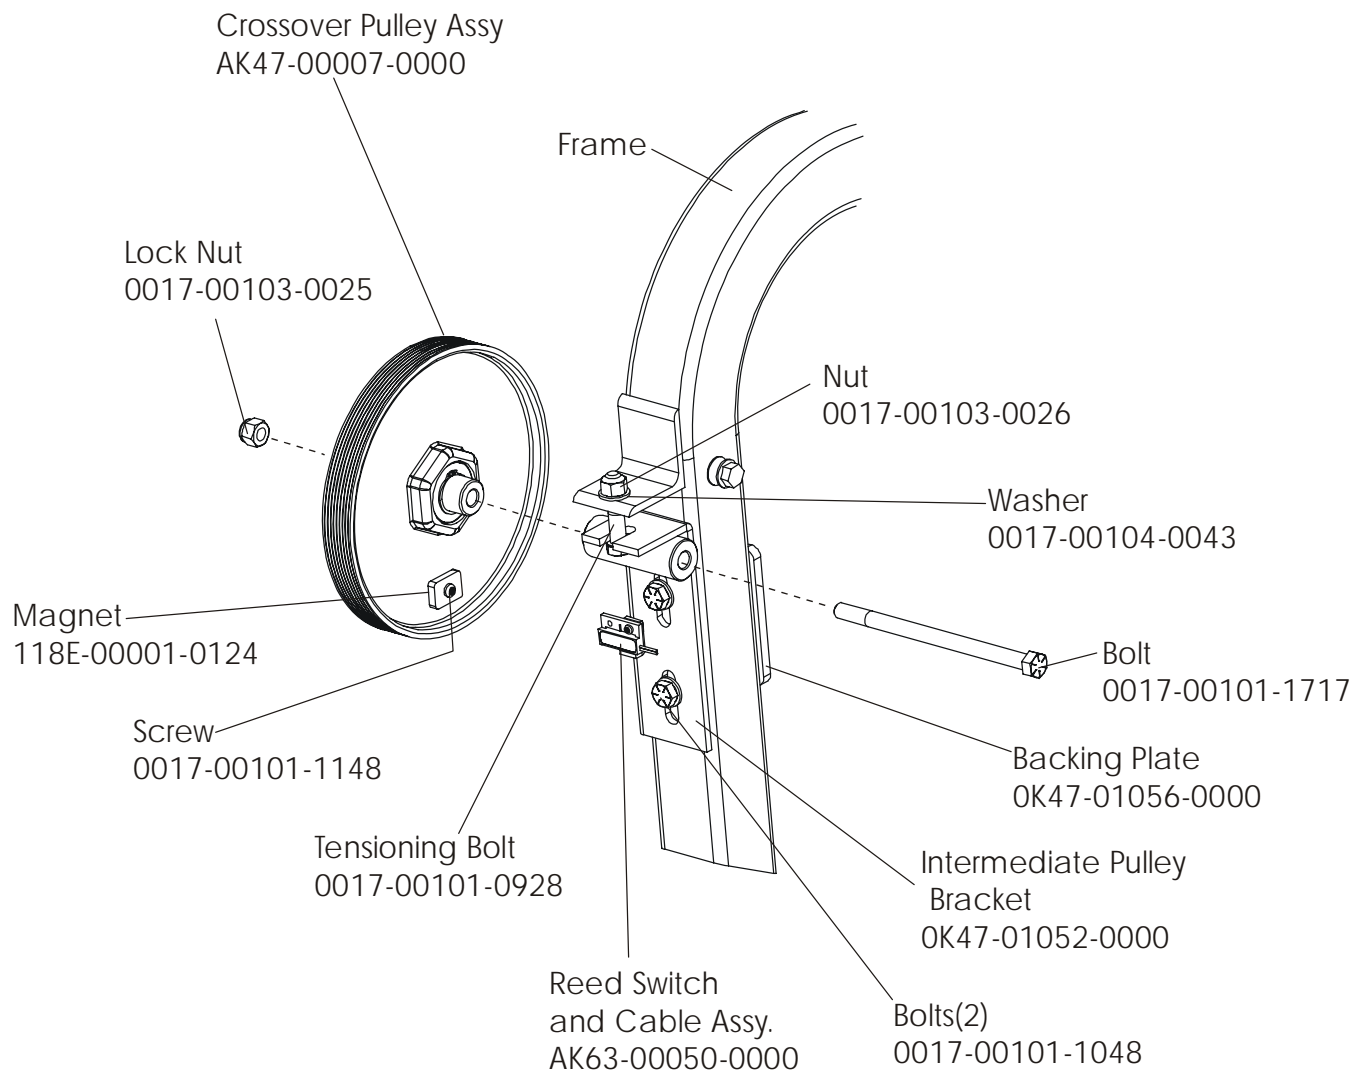

# LifeFitness

ARCTIC SILVER 95Si Stairclimber

Customer Support Services  
**PARTS MANUAL** rev 05 Apr 2011

	Page
Console Components.....	4
Frame Components .....	5
Shrouds and Pedal Tube.....	6
Pedal Assembly .....	7
Clutch/Shaft/Pulley Assembly .....	8
Left Clutch Assembly .....	9
Crossover Pulley Assembly.....	10
Alternator Assembly .....	11
Guide Rollers.....	12
Power Control Board and Resistors .....	13
Polar Receiver Assembly .....	14
Cables.....	15

ARCTIC SILVER 95Si  
Shrouds and Pedal Tube

95S-0XXX-02  
S/N ACF10000 and up

Description	Part No.
Domestic 120/60 Battery Charge w/Cord	118E-00001-0165
Universal Battery Charger w/o Line Cord	118E-00001-0166
Line Cord 220V/60Hz	0017-00003-0704
Line Cord 100V/50Hz	
Line Cord 240+	0017-00003-0918
Line Cord 220V/50Hz	0017-00003-0691
Line Cord 200V/50Hz	
Line Cord 230V/50Hz	